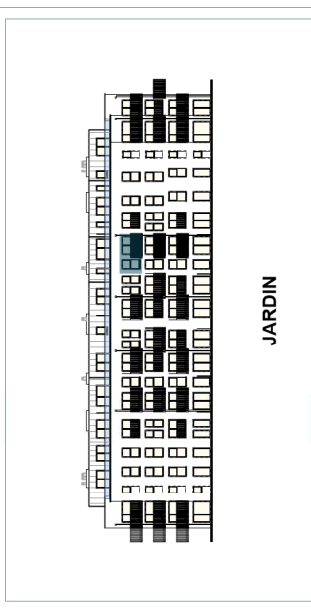

# les hauts prés

Bâtiment

COSMOS - L1

Appartement

A33

 L1	 3/4	 2
 1	 84.0 m <sup>2</sup>	 6.4 m <sup>2</sup>

Situation

See commercial specifications and basic act. For all information concerning the technical services, see specific building drawings and commercial specifications. Kitchens are for reference only, please consult specific kitchen drawings.