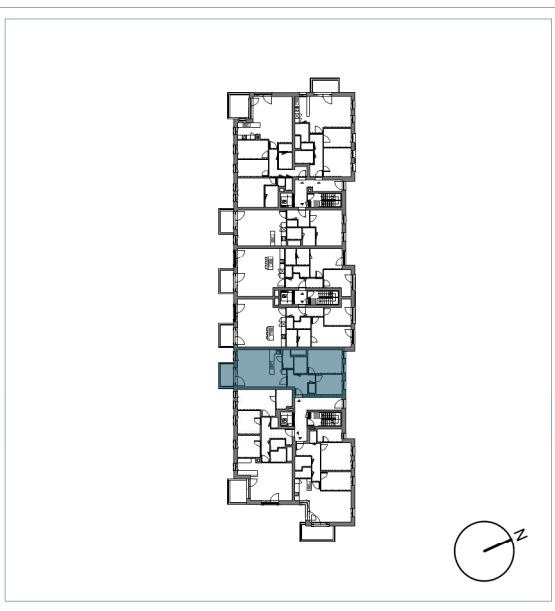

# les hauts prés

Bâtiment

COSMOS - L1

Appartement

A33

 L1	 3/4	 2
 1	 84.0 m <sup>2</sup>	 6.4 m <sup>2</sup>

Situation

See commercial specifications and basic act. For all information concerning the technical services, see specific building drawings and commercial specifications. Kitchens are for reference only, please consult specific kitchen drawings.