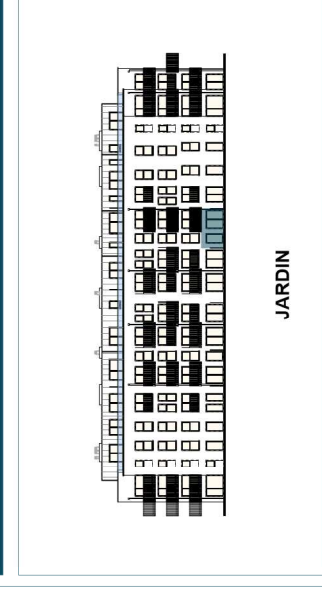

# les hauts prés

Bâtiment

COSMOS - L1

Appartement

A03

 L1	 0/4	 2
 1	 84,0 m <sup>2</sup>	 14,5 m <sup>2</sup>

Situation

See commercial specifications and basic act. For all information concerning the technical services, see specific building drawings and commercial specifications. Kitchens are for reference only, please consult specific kitchen drawings.