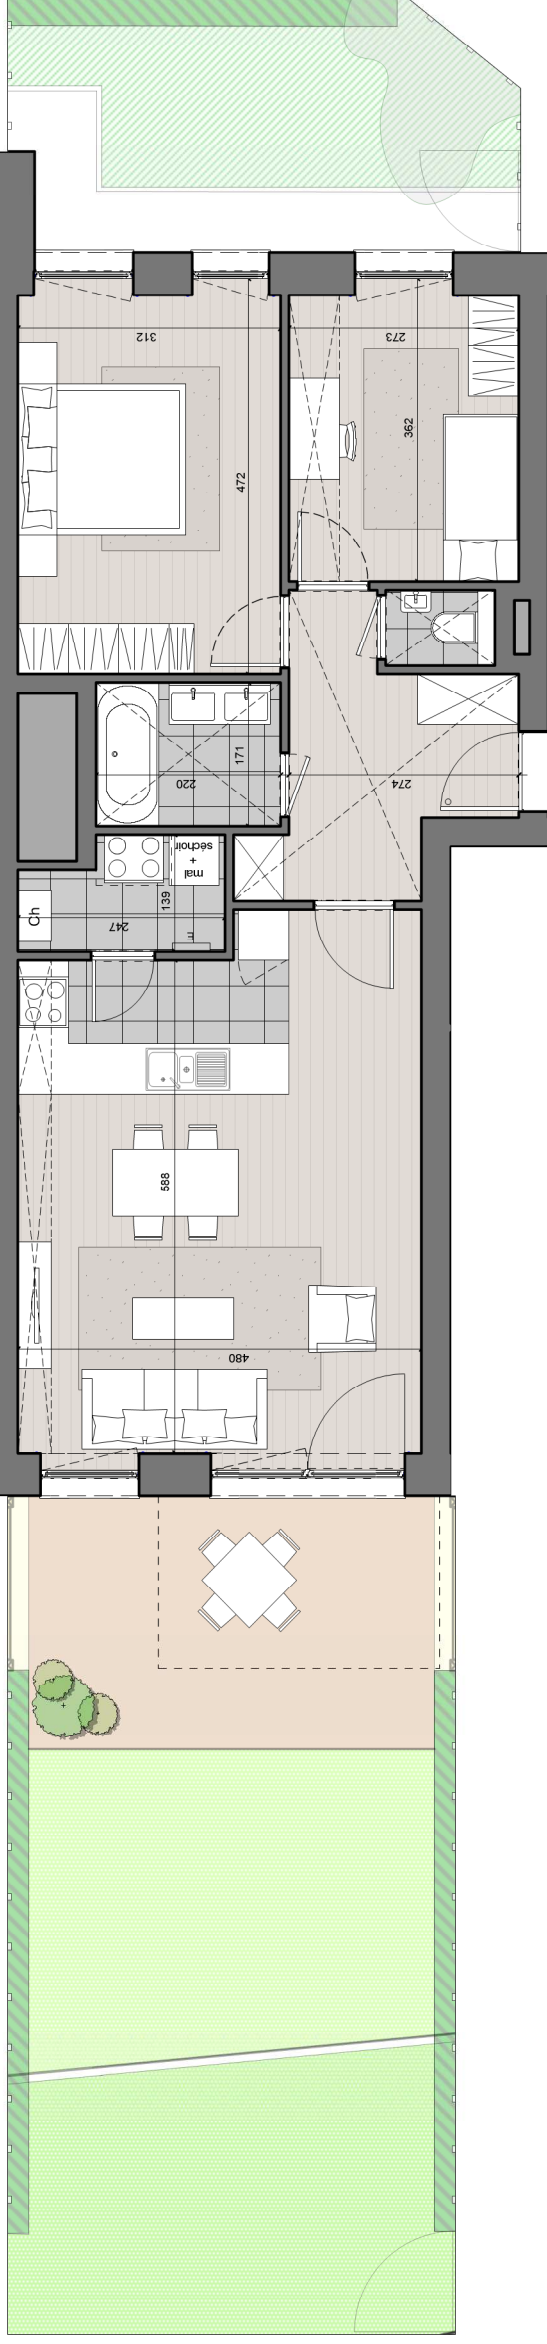

# les hauts prés

Bâtiment

COSMOS - L1

Appartement

A03

 L1	 0/4	 2
 1	 84,0 m <sup>2</sup>	 14,5 m <sup>2</sup>

Situation

See commercial specifications and basic act. For all information concerning the technical services, see specific building drawings and commercial specifications. Kitchens are for reference only, please consult specific kitchen drawings.