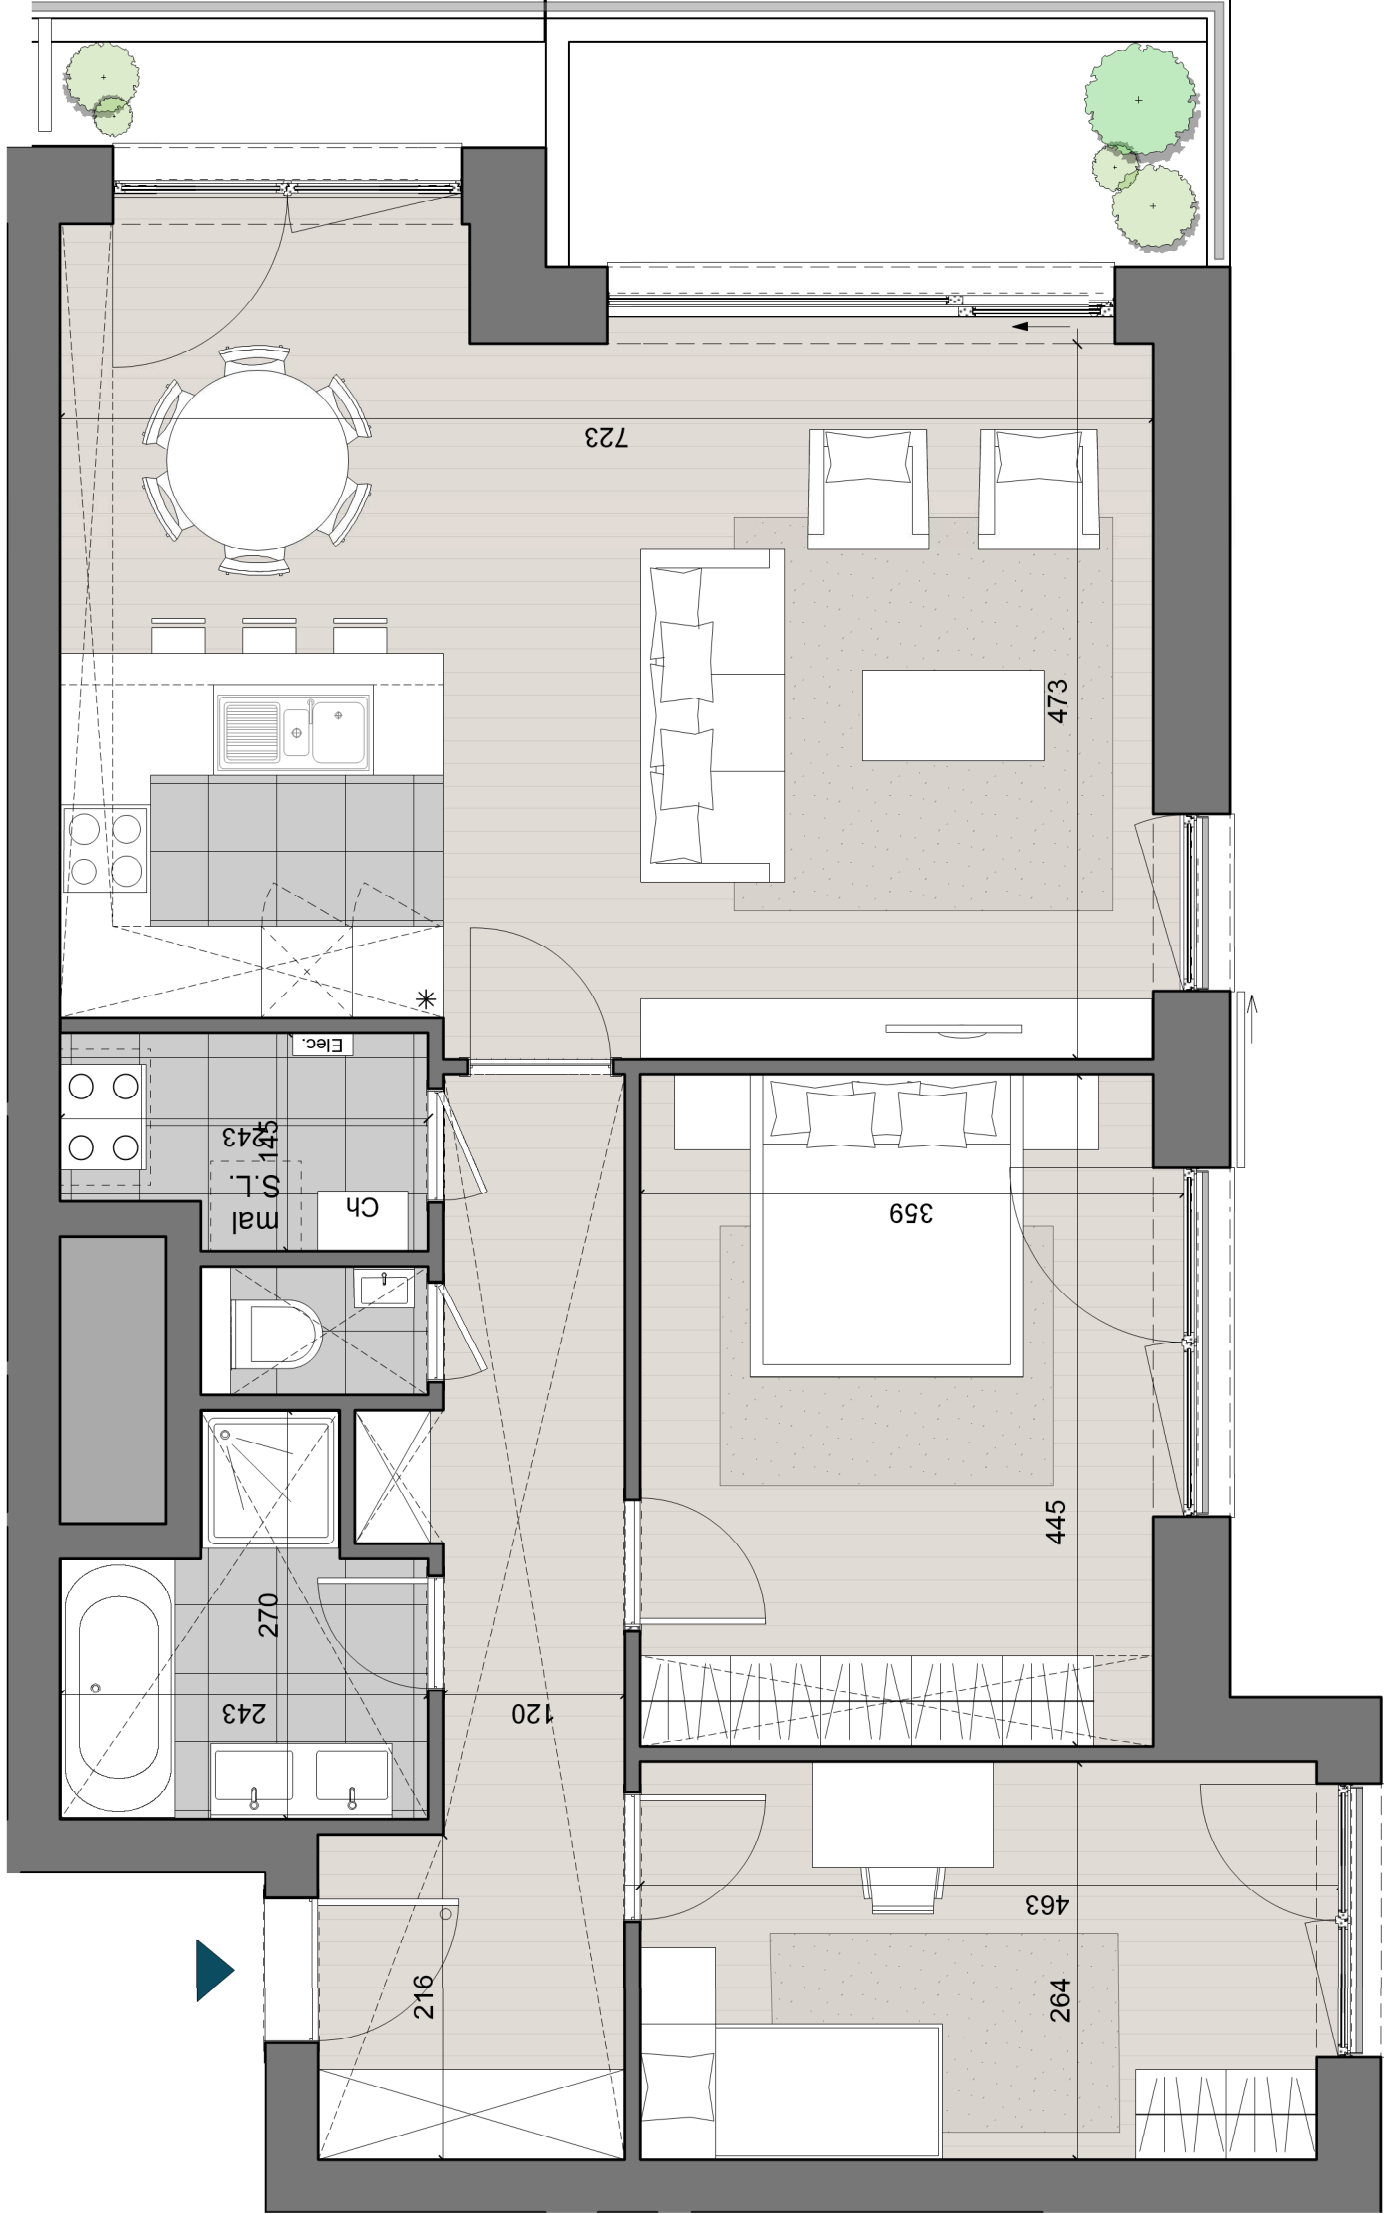

Appartement C21

	L2.1		2/4		2
	1		102,9 m ²		11,0 m ²

Situation

See commercial specifications and basic act. For all information concerning the technical services, see specific building drawings and commercial specifications. Kitchens are for reference only, please consult specific kitchen drawings.