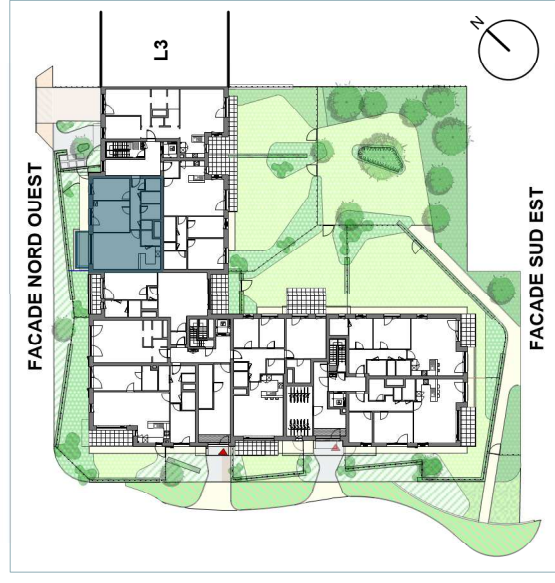

les hauts prés

Bâtiment

OXALYS - L2.1

Appartement

A01

 L2.1	 0/4	 2
 2	 88,0 m ²	 6,0 m ²

Situation

See commercial specifications and basic act. For all information concerning the technical services, see specific building drawings and commercial specifications. Kitchens are for reference only, please consult specific kitchen drawings.